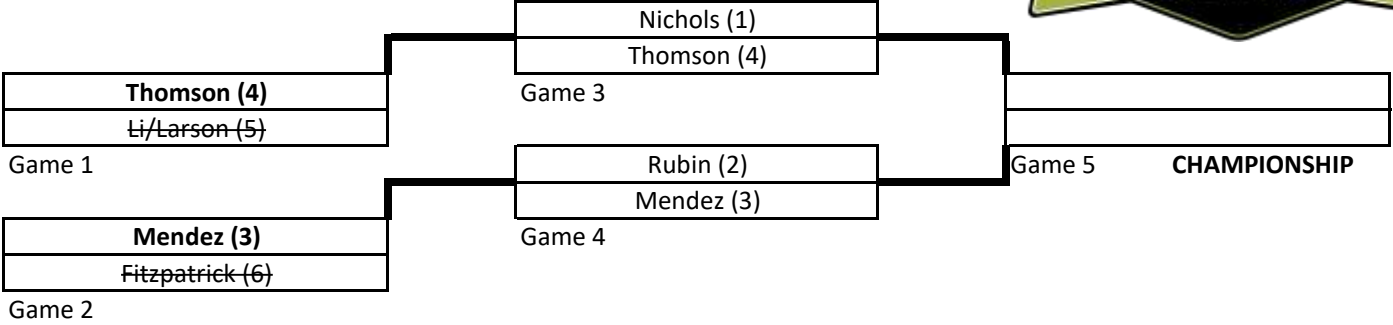

5th Grade Girls

Match	Time	Location	Date
Game 1	5:00 PM	Woodway Campus	11-Mar
Game 2	6:00 PM	Woodway Campus	11-Mar
Game 3	12:00 PM	Woodway Campus	16-Mar
Game 4	1:00 PM	Woodway Campus	16-Mar
Game 5	2:00 PM	Woodway Campus	16-Mar